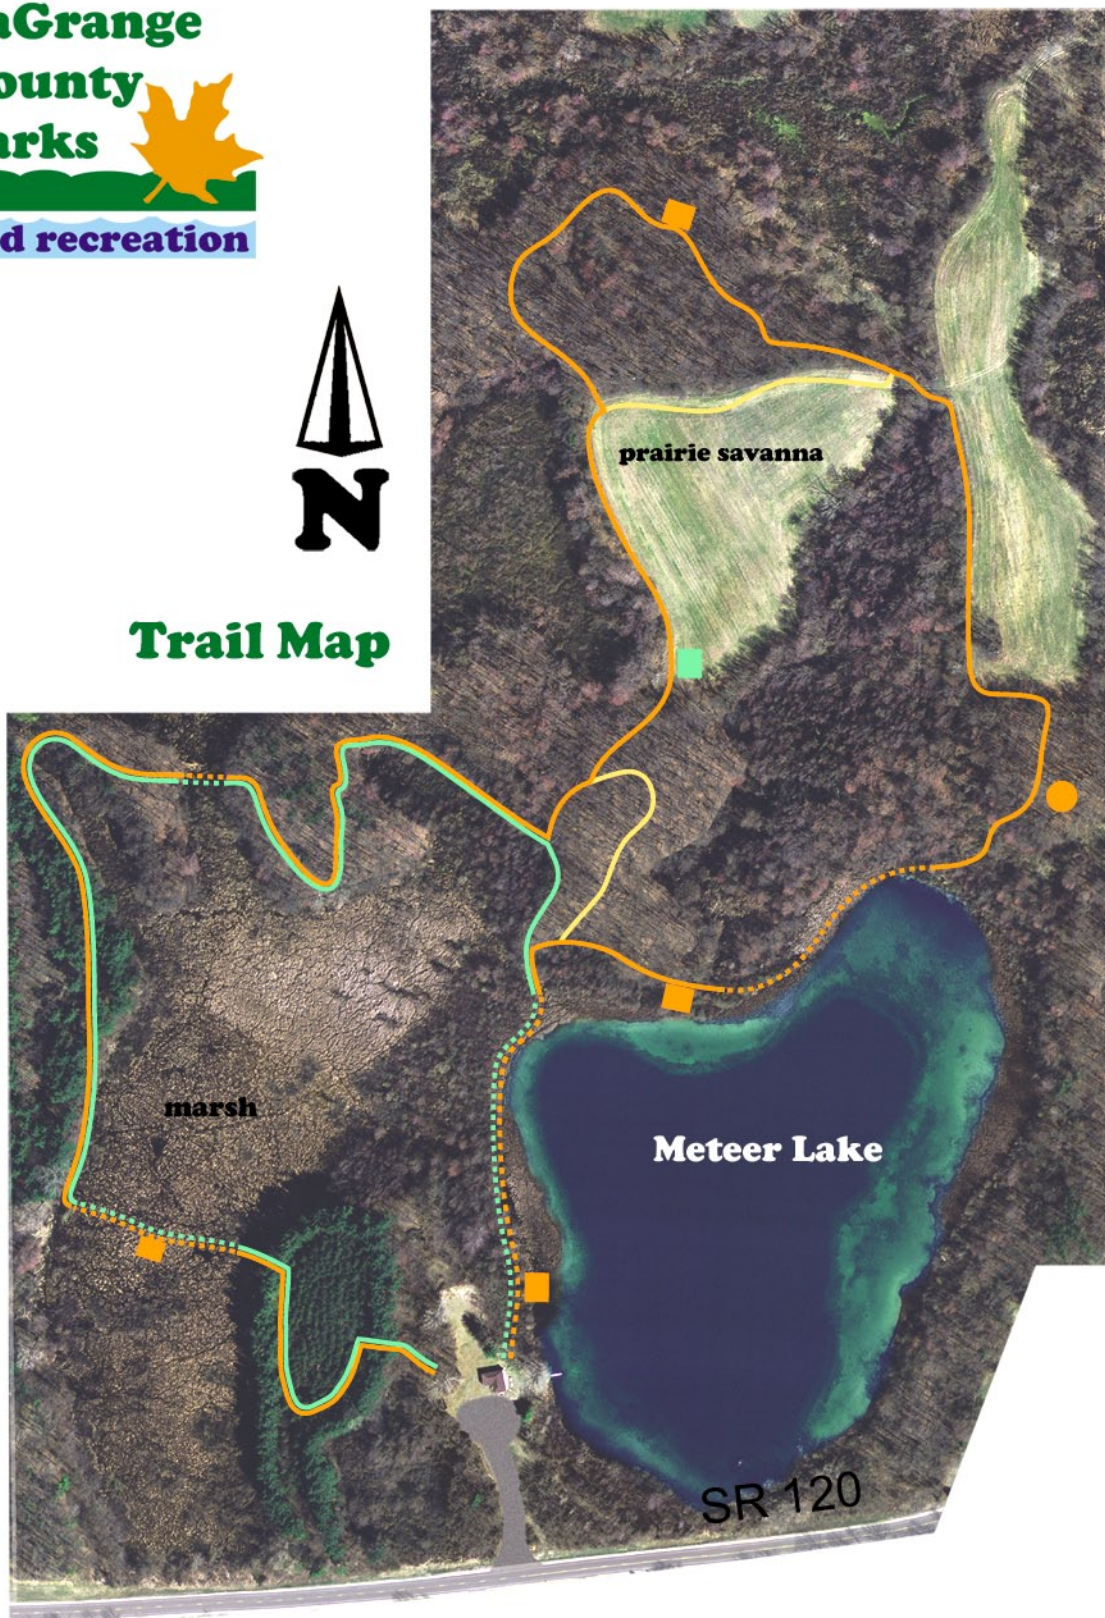

Pine Knob Park

LaGrange
County
Parks

and recreation

Trail Map

accessible trails

-  orange trail 1.7 mile
-  green trail .9 mile
-  boardwalk

-  wildlife observation blind
-  pavilion/restroom
-  archery elevated platform