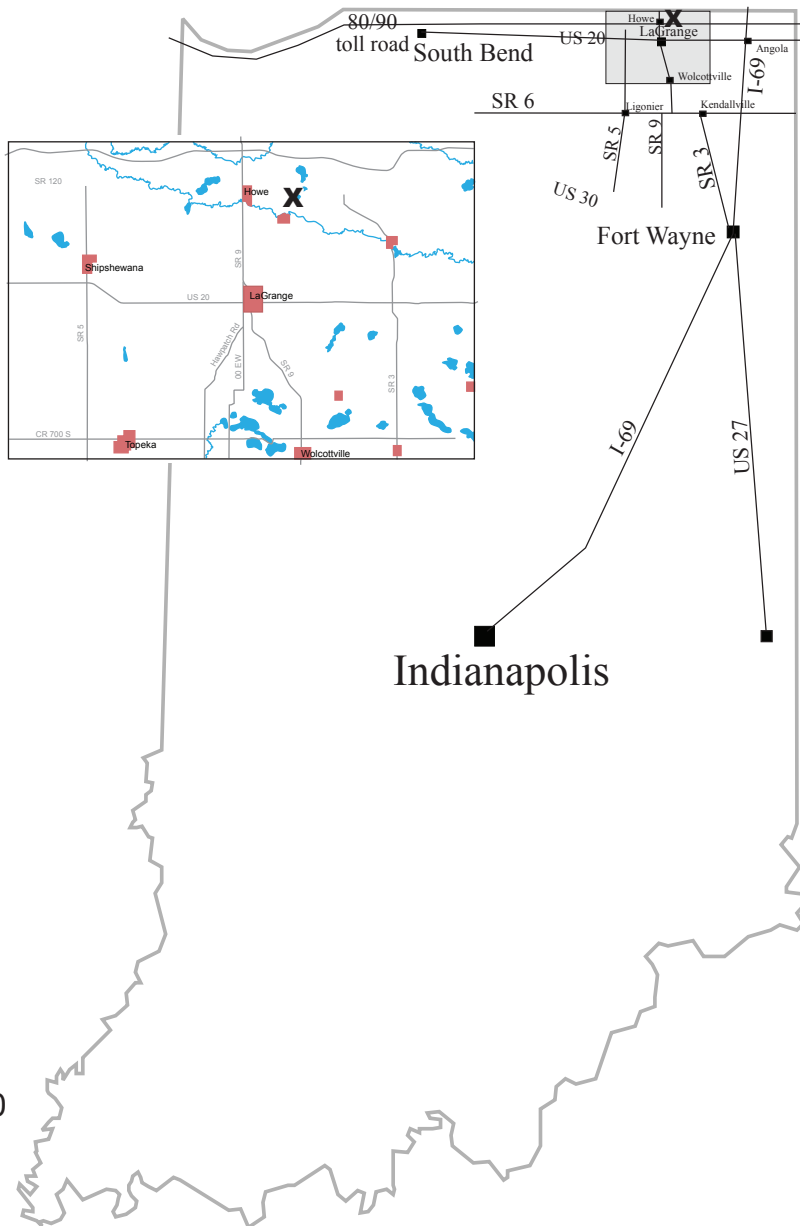

**Directions to
Pine Knob Park
2825E SR120
Howe Indiana 46746**

From LaGrange
North on SR9 7 miles to SR120 at Howe
East (right) on SR120 for 2.9 miles
North (left) into parking lot

From 80/90 Toll road exit 121
South on SR9, 2 miles to Howe

from Howe
East on SR120 for 2.9 miles
North (left) into parking lot

from Angola (and I69 exit 348)
West on US20, approx 12 miles from I69
North on SR3, approx 5.5 miles to SR120
West (left) on SR120 for 3.2 miles
North (right) into parking lot