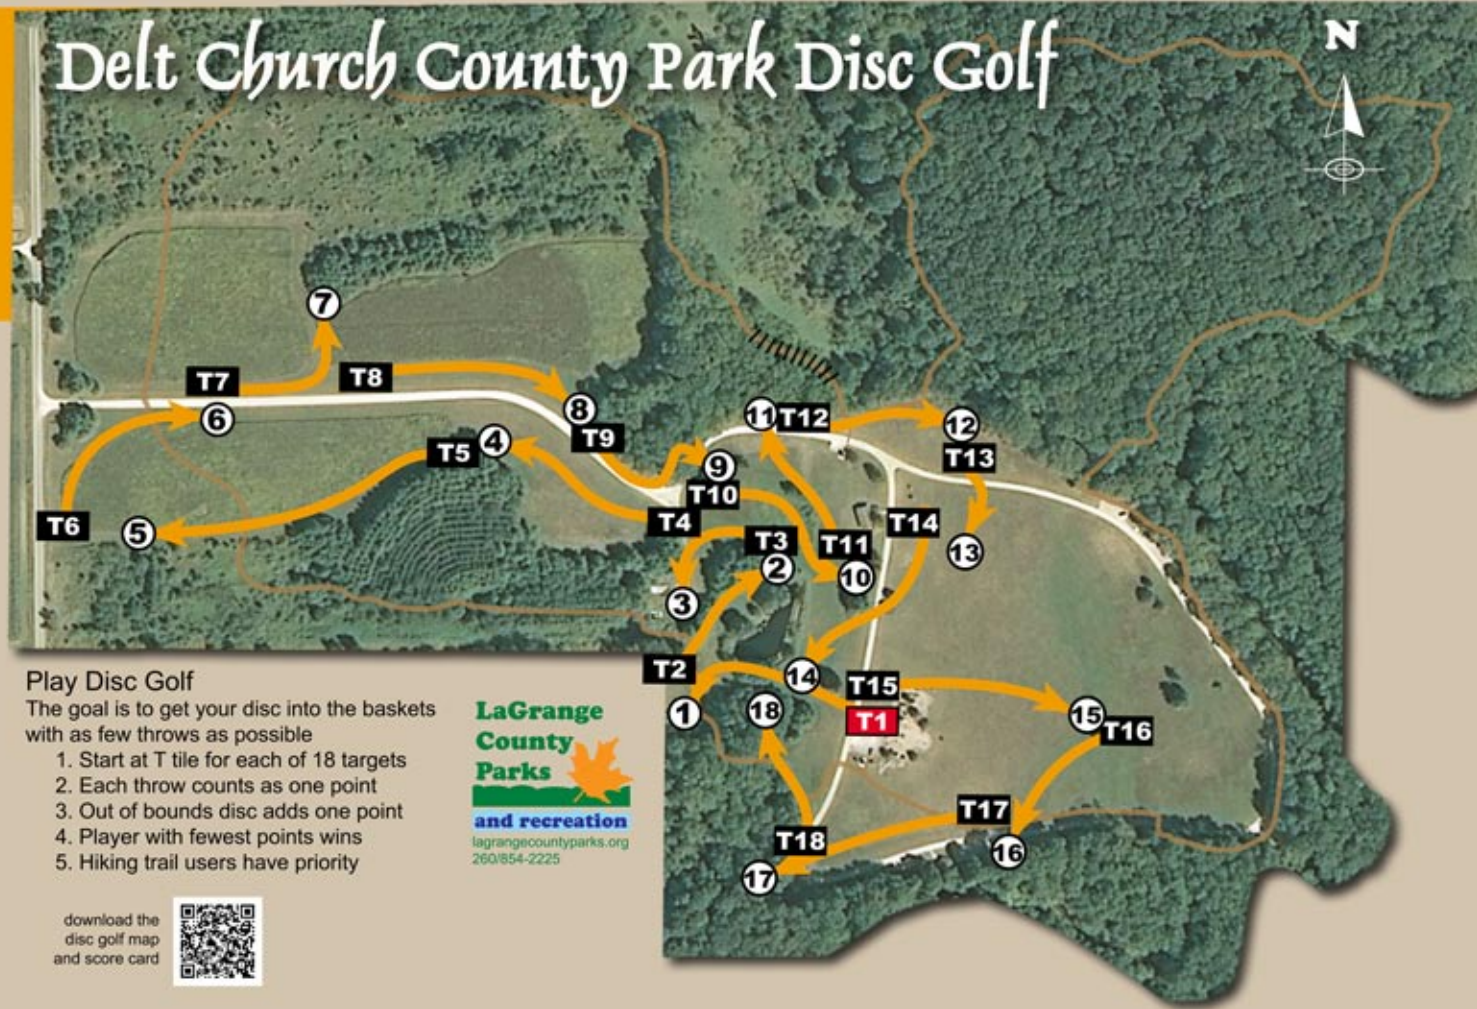

Delt Church County Park Disc Golf

N

Play Disc Golf

The goal is to get your disc into the baskets with as few throws as possible

1. Start at T tile for each of 18 targets
2. Each throw counts as one point
3. Out of bounds disc adds one point
4. Player with fewest points wins
5. Hiking trail users have priority

**LaGrange
County
Parks**
and recreation
lagrangecountyparks.org
260/854-2225

download the
disc golf map
and score card