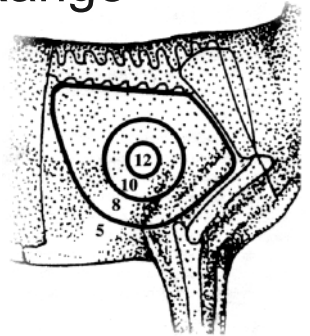

Pine Knob Park

3-D archery range scorecard

- 5 pt - body shot
- 8 pt - vital shot
- 10 pt - vital outer circle
- 12 pt - vital inner circle

1		11		21	
2		12		22	
3		13		23	
4		14		24	
5		15		25	
6		16		26	
7		17		27	
8		18		28	
9		19		29	
10		20		30	
total					

Pine Knob Park

2835E SR120 Howe IN 46746

How to Score

3-D Archery Range

suggested scoring

body shot - 5 points

anywhere on
body not in vital
zone

vital zone - 8 points

within prime vital
zone, not in
circles

vital first circle - 10 points

within prime vital zone outer circle

vital second circle - 12 points

within prime vital zone inner circle

LaGrange County Parks
0505W 700S Wolcottville IN 46795
260/854-2225
www.lagrangecountyparks.org
lagrangecountyparks@yahoo.com