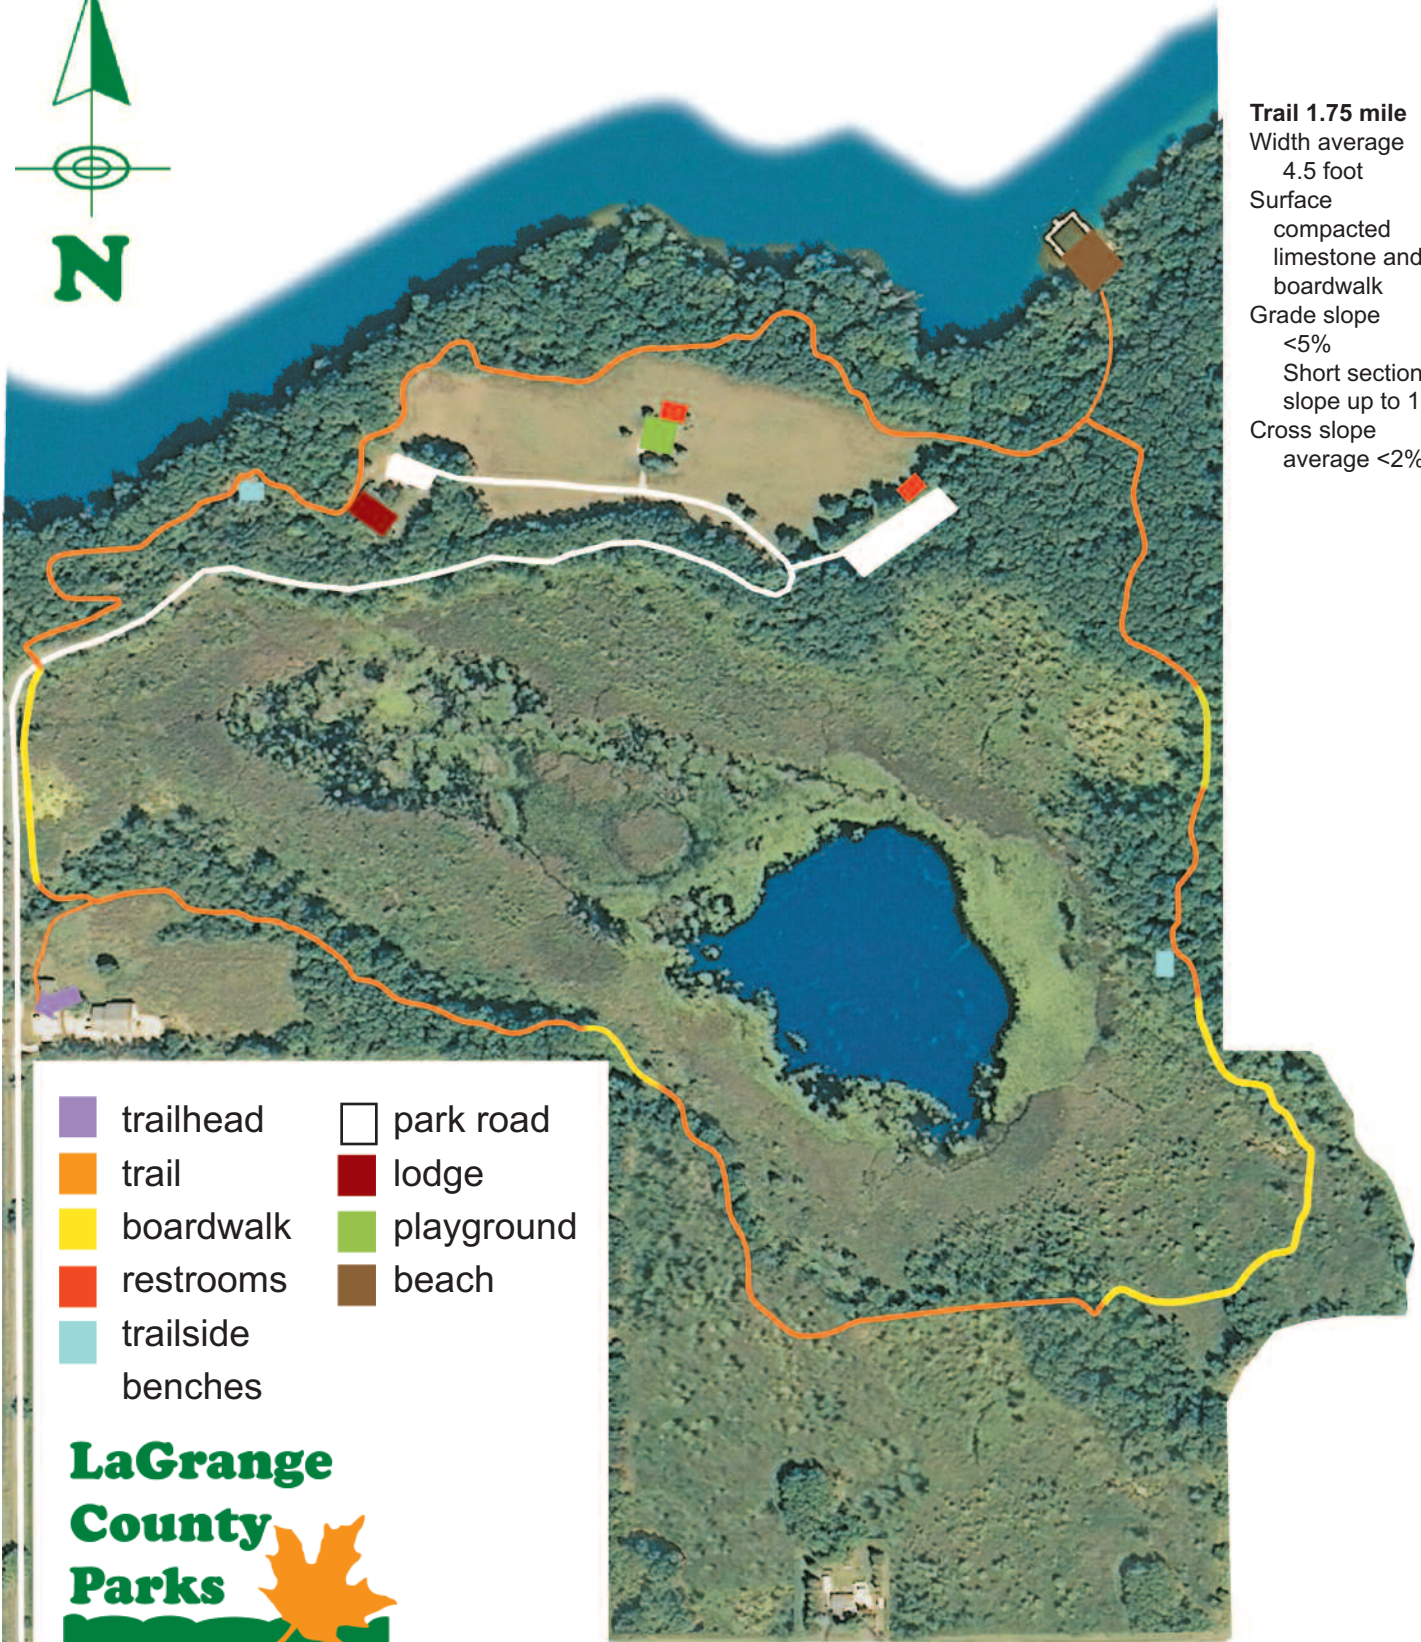

# Dallas Lake County Park Trail

**Trail 1.75 mile**  
Width average  
4.5 foot  
Surface  
compacted  
limestone and  
boardwalk  
Grade slope  
<5%  
Short sections  
slope up to 10%  
Cross slope  
average <2%.

- |  |  |
|--|--|
|  trailhead            |  park road  |
|  trail                |  lodge      |
|  boardwalk            |  playground |
|  restrooms            |  beach      |
|  trailside<br>benches |  |